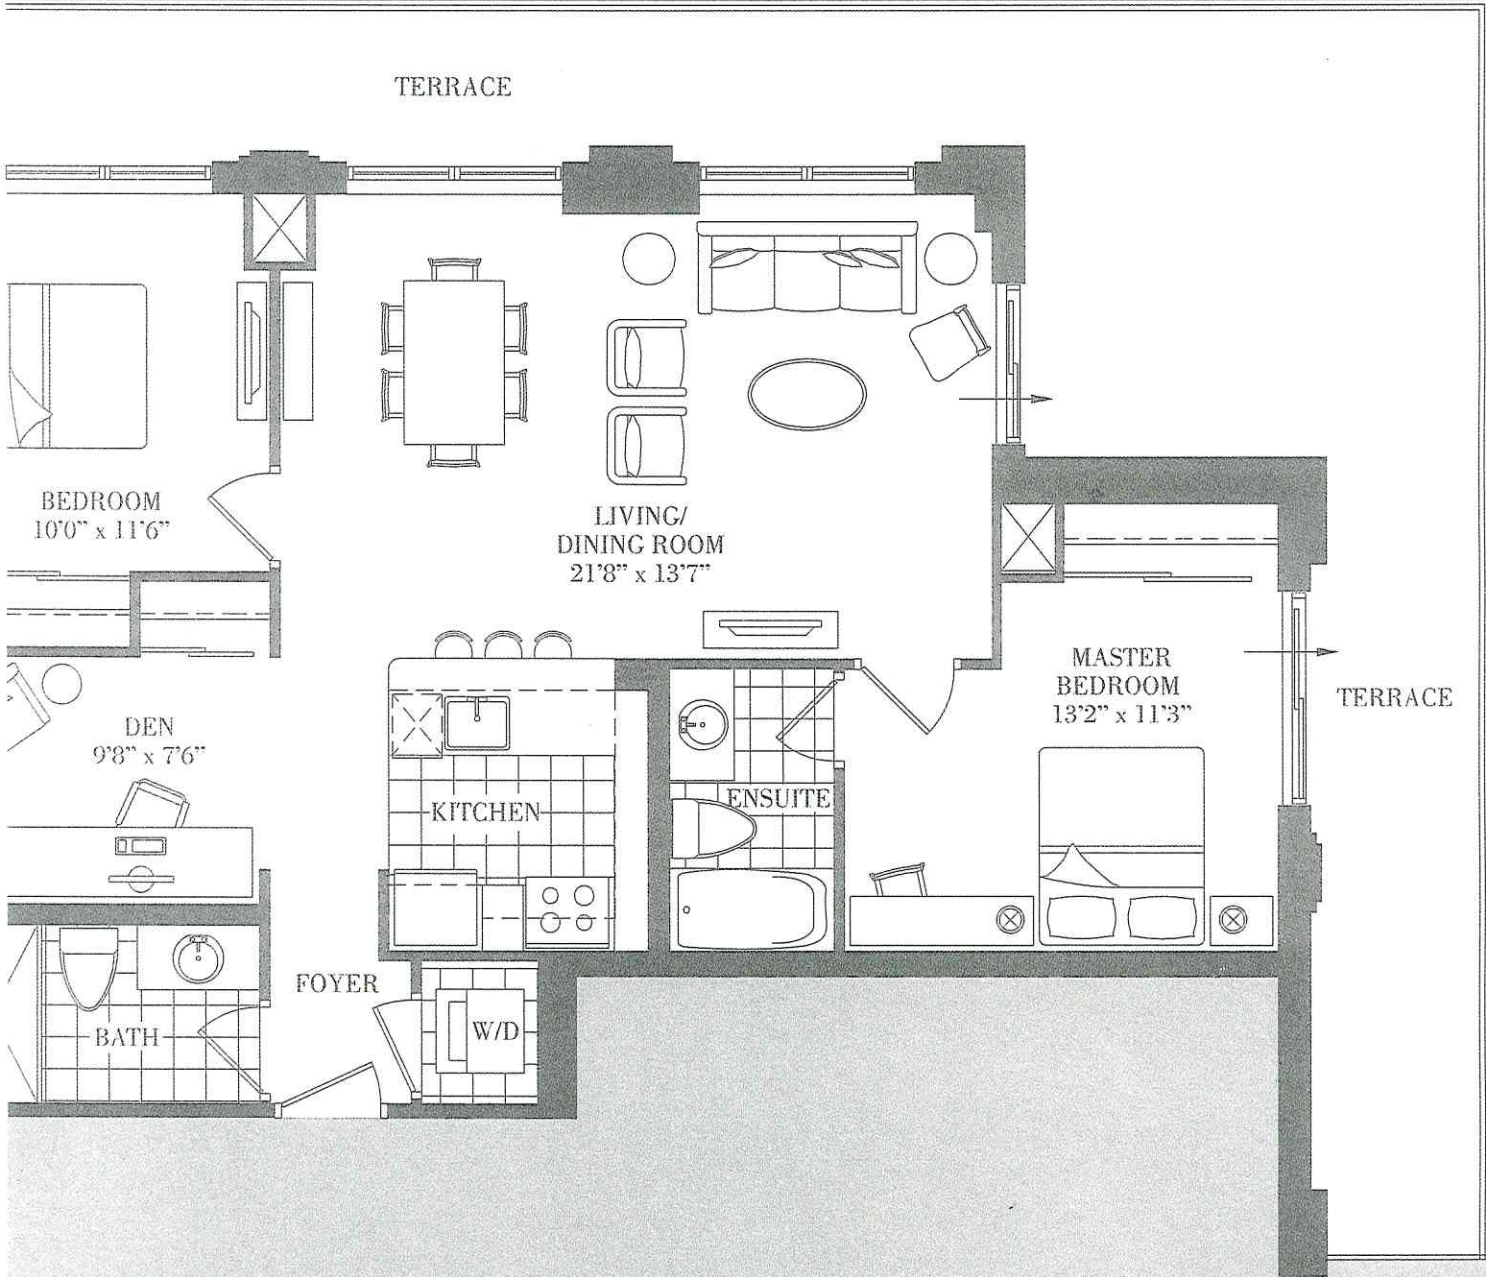

THE UNION T-2A

1,056 SQ. FT.

TWO BEDROOM + DEN
 OUTDOOR AREA: 463 SQ. FT.
 TOTAL AREA: 1,519 SQ. FT.

Floor 3

All areas and stated room dimensions are approximate. Floor area measured in accordance with Tarion Warranty Corporation bulletin #22. Actual living area will vary from the stated floor area. The purchaser acknowledges that the actual unit purchased may be a reverse layout to the plan shown. Illustration is artist concept. E. & O.E.