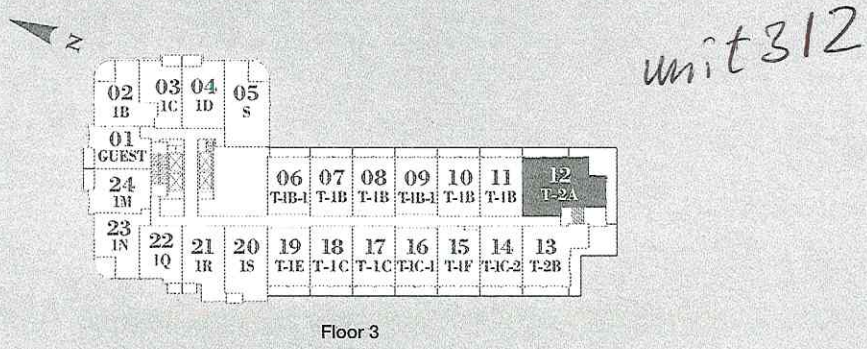

THE UNION T-2A

1,056 SQ. FT.

TWO BEDROOM + DEN
 OUTDOOR AREA: 463 SQ. FT.
 TOTAL AREA: 1,519 SQ. FT.

Floor 3

All areas and stated room dimensions are approximate. Floor area measured in accordance with Tarion Warranty Corporation bulletin #22. Actual living area will vary from the stated floor area. The purchaser acknowledges that the actual unit purchased may be a reverse layout to the plan shown. Illustration is artist concept. E. & O.E.